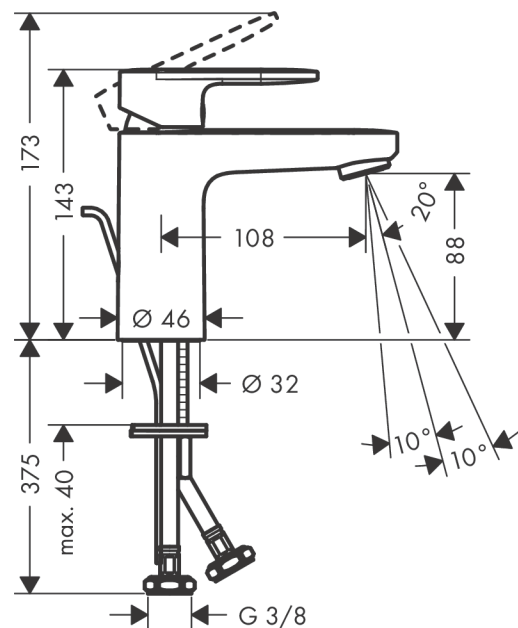

Vernis Blend

Single lever basin mixer 100 with pop-up waste set

Surfaces: **Chrome** Article Number: **71551000**

Description

product features

- consists of: single lever basin mixer, waste set
- ComfortZone 100
- projection 108 mm
- spray type: normal spray
- swiveling spray former
- maximum flow rate at 3 bar: 5 l/min
- ceramic cartridge
- temperature limitation adjustable
- suitable for continuous flow water heaters
- material waste set: synthetic
- connection type: G 3/8 connections
- connection dimension: DN15
- pop-up waste set G 1 1/4

Technology

Product image

Scale drawing

Vernis Blend

Single lever basin mixer 100 with pop-up waste set

Surfaces: **Chrome** Article Number: **71551000**

Flowchart